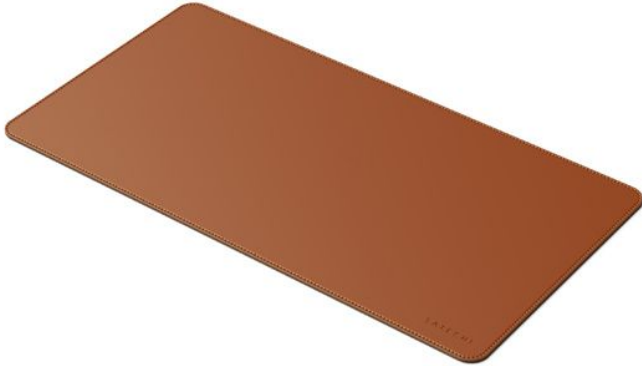

S A T E C H I

ECO LEATHER DESKMATE BROWN

Eco Leather mousepad

REF : SA-ST-LDMN

EAN : 0879961008321

EXISTS IN : BLACK, BROWN, PINK

DESCRIPTION :

With a smooth, elegant feel and stitched edges, protects your desk space from scratches or marks and is safe for even the most sensitive wooden or varnished surfaces. Bottom material is made from Polyurethane (PU) leather.

Designed with convenience in mind, its water-resistant material protects your area from unwanted spills and makes clean up a breeze. To clean, simply use a damp cloth and mild soap.

Designed to complement a variety of spaces, the Desk Mat is ideal to use as a desk protector, mouse pad, eating mat, desktop blotter and much more. Use one at work, and another for your home office.

STRENGTHS :

- Crafted from quality Polyurethane (PU) leather
- The Satechi Desk Mat uses high quality, eco leather material
- Designed to complement a variety of spaces, the Desk Mat is ideal to use as a desk protector, mouse pad, eating mat, desktop blotter and much more
- its water-resistant

CHARACTERISTICS :

- 23 x 12.2 inches
- 1 lb 11 oz