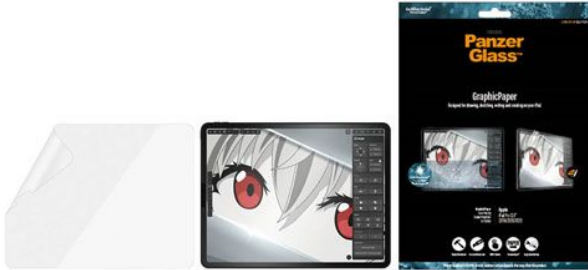

PanzerGlass®

GRAPHICPAPER® IPAD PRO 12.9 (2018/20/21/22 - 3RD/4TH/5TH/6TH GEN)

Paper Feel Screen Protector Glass

REF : PG-2735

EAN : 5711724027352

EXISTS IN : CLEAR

DESCRIPTION :

This award-winning GraphicPaper® screen protector is designed to recreate the texture of paper as well as protect your iPad from the hazards of everyday life. Tested by creatives of all ages and levels, it is ideal for creative work, school work, note taking, sketching, drawing or just playing games. The screen protector is scratch and shock-resistant and even has a smudge-free coating with antibacterial effect that reduces traces of fingerprints and kills up to 99.99% of all common surface bacteria.

The Edge-to-Edge screen protector covers the entire front surface of your iPad, while leaving room for a case, and comes in FSC-labelled packaging that uses less ink and coatings, thus reducing the contaminants that complicate the

STRENGTHS :

- Edge-to-Edge
- Paper-like texture
- Compatible with pen
- Easy installation

COMPATIBILITY :

iPad Pro 12.9 (2021 - 5th gen), iPad Pro 12.9 (2020 - 4th gen), iPad Pro 12.9 (2018 - 3rd gen), iPad Pro 12.9 (2022 - 6th gen)