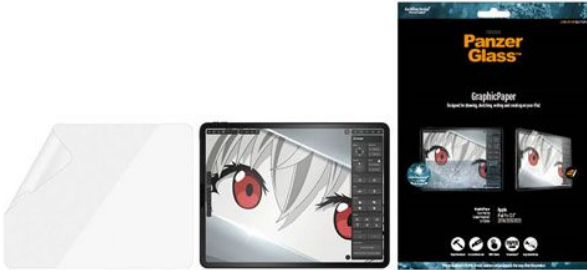

PanzerGlass®

GRAPHICPAPER® IPAD PRO 12.9 (2018/20/21/22 - 3RD/4TH/5TH/6TH GEN)

Paper Feel Screen Protector Glass

REF : PG-2735

EAN : 5711724027352

EXISTS IN : CLEAR

DESCRIPTION :

This award-winning GraphicPaper® screen protector is designed to recreate the texture of paper as well as protect your iPad from the hazards of everyday life. Tested by creatives of all ages and levels, it is ideal for creative work, school work, note taking, sketching, drawing or just playing games. The screen protector is scratch and shock-resistant and even has a smudge-free coating with antibacterial effect that reduces traces of fingerprints and kills up to 99.99% of all common surface bacteria.

The Edge-to-Edge screen protector covers the entire front surface of your iPad, while leaving room for a case, and comes in FSC-labelled packaging that uses less ink and coatings, thus reducing the contaminants that complicate the

STRENGTHS :

- Edge-to-Edge
- Paper-like texture
- Compatible with pen
- Easy installation

COMPATIBILITY :

iPad Pro 12.9 (2021 - 5th gen), iPad Pro 12.9 (2020 - 4th gen), iPad Pro 12.9 (2018 - 3rd gen), iPad Pro 12.9 (2022 - 6th gen)