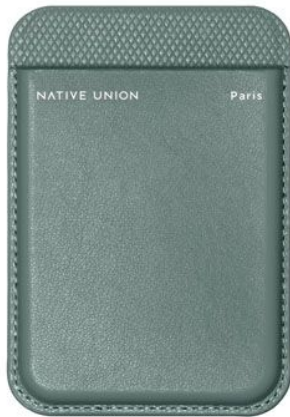

## (RE)CLASSIC WALLET MAGNETIC GREEN

(Re)Classic Wallet \ | Magnetic MagSafe

REF : NU-RECLA-WALL-GRN

EAN : 4895200476009

EXISTS IN : GREEN

### DESCRIPTION :

Snap on for simplified and sustainable carry. Keep three of your most-used cards always in reach with strong built-in magnets for seamless attachment to your most essential device. Crafted in partnership with Coronet, we use their innovative YATAY™ material for a durable yet refined textured finish – everyday ease in eco-friendly elegance.

### STRENGTHS :

- Compatible with all MagSafe cases & phones via strong built-in magnets
- Pair with our (Re)Classic Cases for more versatility in your carry
- Carry lighter with a slim design that houses three of your most essential cards
- Crafted with YATAY™ by Coronet, a premium bio-based & recycled compound handcrafted in Italy
- Seamless access to your cards with rear access port – just slide out
- Made for our first-ever Coronet x Native Union partnership