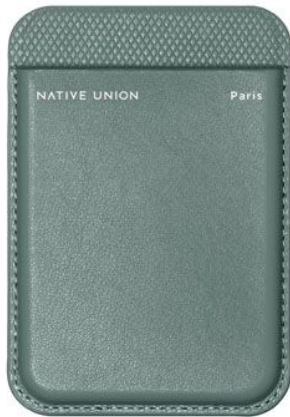

NATIVE
UNION

(RE)CLASSIC WALLET MAGNETIC GREEN

(Re)Classic Wallet \ | Magnetic MagSafe

REF : NU-RECLA-WALL-GRN

EAN : 4895200476009

EXISTS IN : BLACK, GREEN, YELLOW, BLUE

DESCRIPTION :

Snap on for simplified and sustainable carry. Keep three of your most-used cards always in reach with strong built-in magnets for seamless attachment to your most essential device. Crafted in partnership with Coronet, we use their innovative YATAY™ material for a durable yet refined textured finish – everyday ease in eco-friendly elegance.

STRENGTHS :

- Compatible with all MagSafe cases & phones via strong built-in magnets
- Pair with our (Re)Classic Cases for more versatility in your carry
- Carry lighter with a slim design that houses three of your most essential cards
- Crafted with YATAY™ by Coronet, a premium bio-based & recycled compound handcrafted in Italy
- Seamless access to your cards with rear access port – just slide out
- Made for our first-ever Coronet x Native Union partnership