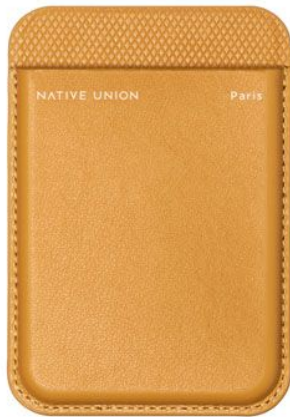

NATIVE
UNION

(RE)CLASSIC WALLET MAGNETIC KRAFT

(Re)Classic Wallet \ | Magnetic MagSafe

REF : NU-RECLA-WAL-KFT

EAN : 4895200475996

EXISTS IN : BLACK, GREEN, YELLOW, BLUE

DESCRIPTION :

Snap on for simplified and sustainable carry. Keep three of your most-used cards always in reach with strong built-in magnets for seamless attachment to your most essential device. Crafted in partnership with Coronet, we use their innovative YATAY™ material for a durable yet refined textured finish – everyday ease in eco-friendly elegance.

STRENGTHS :

- Compatible with all MagSafe cases & phones via strong built-in magnets
- Pair with our (Re)Classic Cases for more versatility in your carry
- Carry lighter with a slim design that houses three of your most essential cards
- Crafted with YATAY™ by Coronet, a premium bio-based & recycled compound handcrafted in Italy
- Seamless access to your cards with rear access port – just slide out
- Made for our first-ever Coronet x Native Union partnership