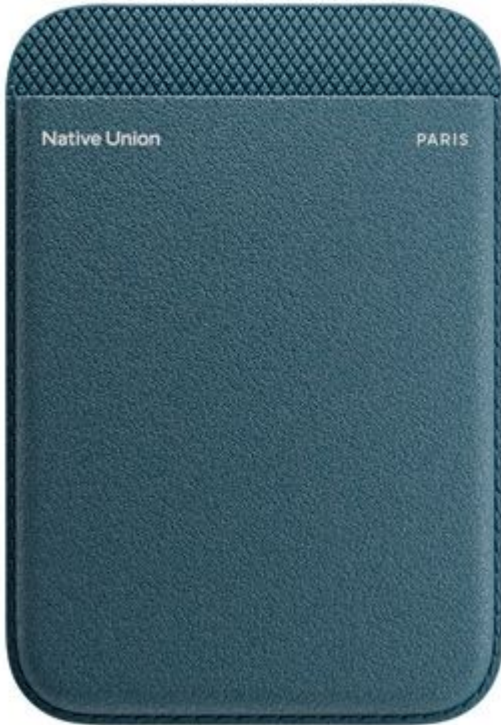

## (RE)CLASSIC WALLET MAGNETIC NAVY

(Re)Classic Wallet \ | Magnetic MagSafe

REF : NU-RECLA-WAL-NAV

EAN : 4895200480747

EXISTS IN : BLACK, GREEN, YELLOW, BLUE

### DESCRIPTION :

Snap on for simplified and sustainable carry. Keep three of your most-used cards always in reach with strong built-in magnets for seamless attachment to your most essential device. Crafted in partnership with Coronet, we use their innovative YATAY™ material for a durable yet refined textured finish – everyday ease in eco-friendly elegance.

### STRENGTHS :

- Compatible with all MagSafe cases & phones via strong built-in magnets
- Pair with our (Re)Classic Cases for more versatility in your carry
- Carry lighter with a slim design that houses three of your most essential cards
- Crafted with YATAY™ by Coronet, a premium bio-based & recycled compound handcrafted in Italy
- Seamless access to your cards with rear access port – just slide out
- Made for our first-ever Coronet x Native Union partnership